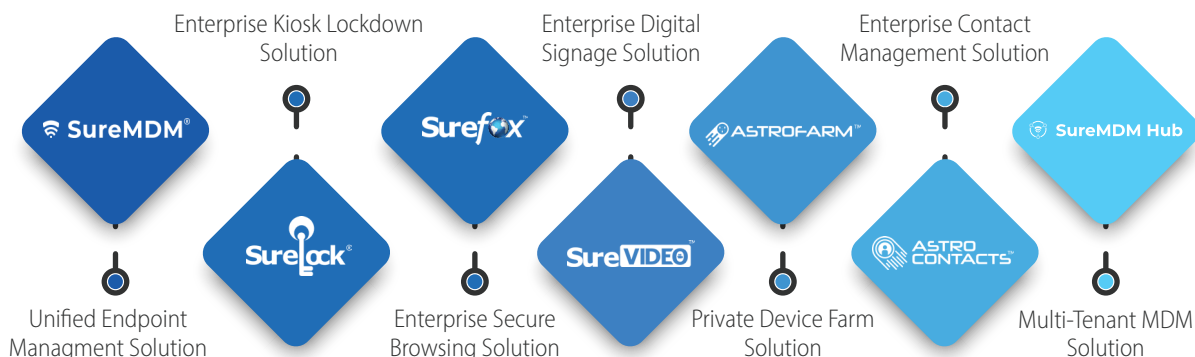

Data Security:

Organizations often fail to enforce proper data security policies. With SureMDM, IT admins can enforce password policies and device usage policies.

Device Accountability:

Remote device management proves to be a difficult task for IT admins. With SureMDM, IT admins can remotely manage all endpoints from a single console.

Device Misuse Prevention:

Device misuse impacts employee productivity. SureMDM enables IT admins to lock down devices into kiosk mode, preventing device misuse.

Application Management:

Updating apps on field devices proves to be time-consuming. With SureMDM, applications installed on multiple devices can be updated simultaneously.

Device Location & Health Tracking:

Device location and health tracking may be really difficult. SureMDM allows IT admins to do real-time monitoring of devices, and their status.

About 42Gears

42Gears is a leader in enterprise mobility management, offering cutting-edge solutions that aim to transform the digital workplace. Delivered from the cloud and on-premise, 42Gears products support all major mobile and desktop operating systems, enabling IT and DevOps teams to improve frontline workforce productivity and the efficiency of software development teams. 42Gears products are used by over 18,000 customers across various industries in more than 115 countries and are available for purchase through a global partner network.

42Gears Mobility Offerings

One Management Architecture For All Endpoints

Certifications

Recognition

- Mentioned by Gartner in its Magic Quadrant for UEM Tools for 5 consecutive years.
- Recognized by IDC as a Leader in Ruggedized/IoT Device Deployments in IDC MarketScape 2022.
- Rated 4.6 out of 5 in Gartner Peer Insights for Unified Endpoint Management Tools